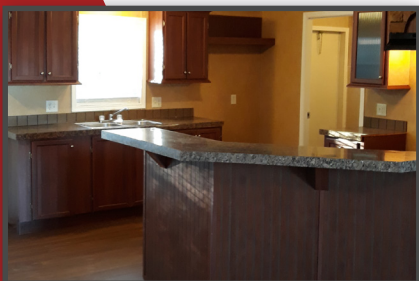

SCANNOW
For more details.

READY TO MOVE IN